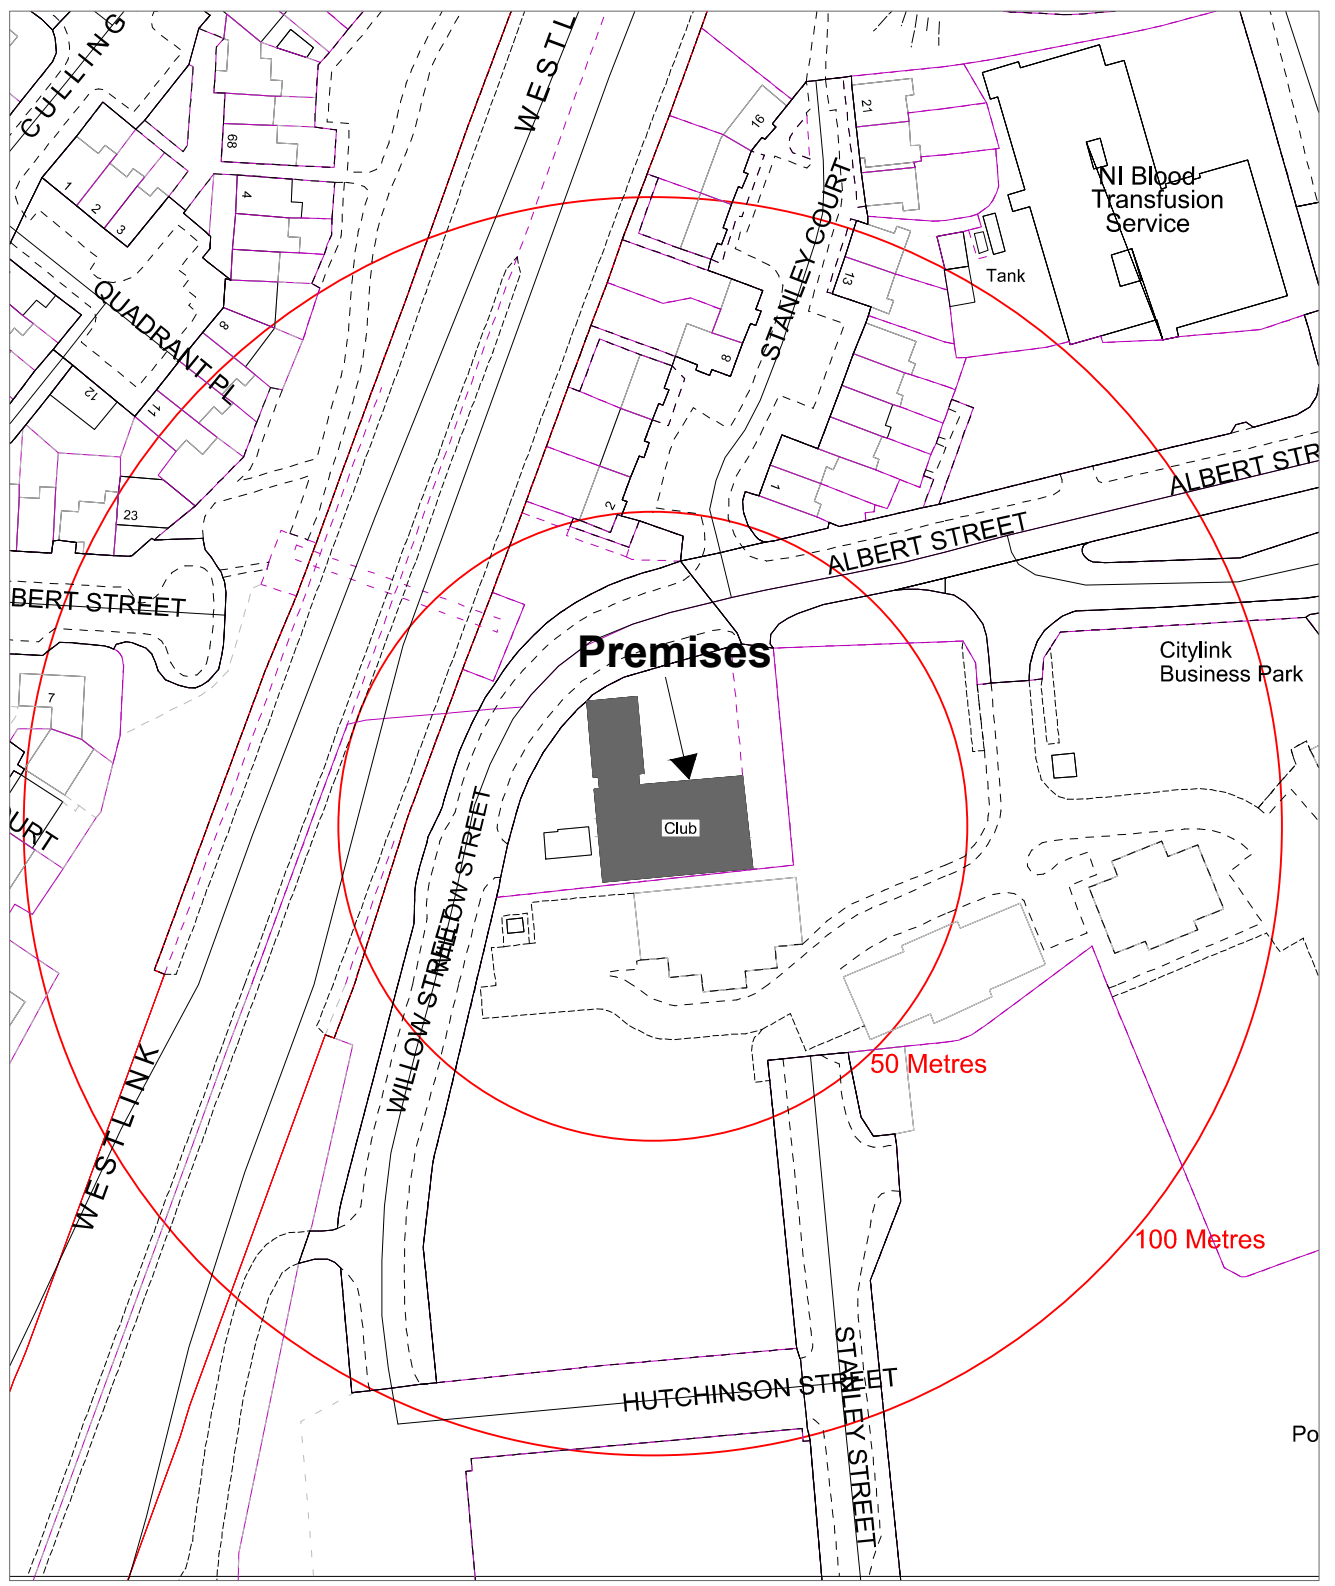

# Building Control Service

DRAWN BY MT  
DATE 18/05/2016

Irish National Foresters  
14-18 Albert Street

SCALE 1:1250